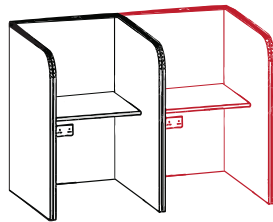

ORDER CODE	BASE TYPE	BAND 1	BAND 2	BAND 3	BAND 4
HEX-L-PF	PLASTIC FEET	£600	£670	£710	£770
HEX-L-CA	CASTORS	£620	£690	£730	£790

Hex stool low

width 650, depth 560, height 400

ORDER CODE	BASE TYPE	BAND 1	BAND 2	BAND 3	BAND 4
HEX-H-PF	PLASTIC FEET	£430	£500	£540	£580
HEX-H-CA	CASTORS	£450	£520	£560	£600

FOCUS BOOTHS

Focus booth single

width 1000, depth 1225, height 1350

ORDER CODE	BAND 1	BAND 2	BAND 3	BAND 4
FB-S	£2000	£2190	£2320	£2450

Focus booth side add on

width 1950, depth 1225, height 1350

ORDER CODE	BAND 1	BAND 2	BAND 3	BAND 4
FB-SA	£1333	£1460	£1546	£1633

Focus booth back to back

width 1000, depth 2450, height 1350

ORDER CODE	BAND 1	BAND 2	BAND 3	BAND 4
FB-BB	£3333	£3650	£3866	£4083

Focus booth back to back add on

width 1950, depth 2450, height 1350

ORDER CODE	BAND 1	BAND 2	BAND 3	BAND 4
FB-BBA	£1850	£1942	£2146	£2266