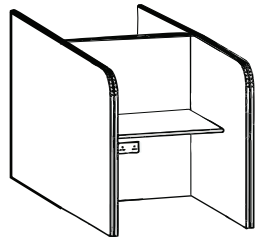

ORDER CODE	BASE TYPE	BAND 1	BAND 2	BAND 3	BAND 4
HEX-L-PF	PLASTIC FEET	£600	£670	£710	£770
HEX-L-CA	CASTORS	£620	£690	£730	£790

Hex stool low

width 650, depth 560, height 400

ORDER CODE	BASE TYPE	BAND 1	BAND 2	BAND 3	BAND 4
HEX-H-PF	PLASTIC FEET	£430	£500	£540	£580
HEX-H-CA	CASTORS	£450	£520	£560	£600

FOCUS BOOTHS

Focus booth single

width 1000, depth 1225, height 1350

ORDER CODE	BAND 1	BAND 2	BAND 3	BAND 4
FB-S	£2000	£2190	£2320	£2450

Focus booth side add on

width 1950, depth 1225, height 1350

ORDER CODE	BAND 1	BAND 2	BAND 3	BAND 4
FB-SA	£1333	£1460	£1546	£1633

Focus booth back to back

width 1000, depth 2450, height 1350

ORDER CODE	BAND 1	BAND 2	BAND 3	BAND 4
FB-BB	£3333	£3650	£3866	£4083

Focus booth back to back add on

width 1950, depth 2450, height 1350

ORDER CODE	BAND 1	BAND 2	BAND 3	BAND 4
FB-BBA	£1850	£1942	£2146	£2266