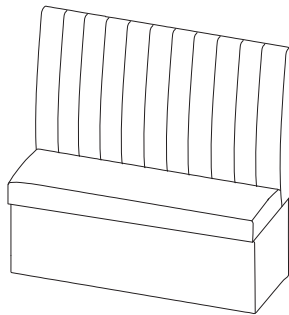

tür offen

Furniture Brochure 2024

MODULAR SEATING

Flute modular high back

width 1000, depth 730, height 1600

ORDER CODE	LENGTH	BAND 1	BAND 2	BAND 3	BAND 4
FLUTE-HB-1000	1000mm	£1600	£1650	£1700	£1750
FLUTE-HB-1400	1400mm	£1800	£1850	£1900	£1950
FLUTE-HB-1600	1600mm	£1900	£1950	£2000	£2050
FLUTE-HB-1800	1800mm	£2000	£2050	£2100	£2150

Flute modular mid back

width 1000, depth 730, height 1100

ORDER CODE	LENGTH	BAND 1	BAND 2	BAND 3	BAND 4
FLUTE-MB-1000	1000mm	£1500	£1550	£1600	£1650
FLUTE-MB-1400	1400mm	£1700	£1750	£1800	£1850
FLUTE-MB-1600	1600mm	£1800	£1850	£1900	£1950
FLUTE-MB-1800	1800mm	£1900	£1950	£2000	£2050

Flute modular low back

width 1000, depth 730, height 850

ORDER CODE	LENGTH	BAND 1	BAND 2	BAND 3	BAND 4
FLUTE-LB-1000	1000mm	£1450	£1500	£1550	£1600
FLUTE-LB-1400	1400mm	£1650	£1700	£1750	£1800
FLUTE-LB-1600	1600mm	£1750	£1800	£1850	£1900
FLUTE-LB-1800	1800mm	£1850	£1900	£1950	£2000

Button modular high back

width 1000, depth 730, height 1600

ORDER CODE	LENGTH	BAND 1	BAND 2	BAND 3	BAND 4
BUT-HB-1000	1000mm	£1750	£1800	£1850	£1900
BUT-HB-1400	1400mm	£1975	£2025	£2075	£2125
BUT-HB-1600	1600mm	£2100	£2150	£2200	£2250
BUT-HB-1800	1800mm	£2225	£2275	£2325	£2375