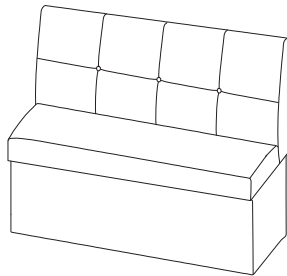

tür offen

Furniture Brochure 2024

MODULAR SEATING

Flute modular high back

width 1000, depth 730, height 1600

ORDER CODE	LENGTH	BAND 1	BAND 2	BAND 3	BAND 4
FLUTE-HB-1000	1000mm	£1600	£1650	£1700	£1750
FLUTE-HB-1400	1400mm	£1800	£1850	£1900	£1950
FLUTE-HB-1600	1600mm	£1900	£1950	£2000	£2050
FLUTE-HB-1800	1800mm	£2000	£2050	£2100	£2150

Flute modular low back

width 1000, depth 730, height 850

ORDER CODE	LENGTH	BAND 1	BAND 2	BAND 3	BAND 4
FLUTE-LB-1000	1000mm	£1450	£1500	£1550	£1600
FLUTE-LB-1400	1400mm	£1650	£1700	£1750	£1800
FLUTE-LB-1600	1600mm	£1750	£1800	£1850	£1900
FLUTE-LB-1800	1800mm	£1850	£1900	£1950	£2000

Button modular high back

width 1000, depth 730, height 1600

ORDER CODE	LENGTH	BAND 1	BAND 2	BAND 3	BAND 4
BUT-HB-1000	1000mm	£1750	£1800	£1850	£1900
BUT-HB-1400	1400mm	£1975	£2025	£2075	£2125
BUT-HB-1600	1600mm	£2100	£2150	£2200	£2250
BUT-HB-1800	1800mm	£2225	£2275	£2325	£2375

Button modular mid back

width 1000, depth 730, height 1100

ORDER CODE	LENGTH	BAND 1	BAND 2	BAND 3	BAND 4
BUT-MB-1000	1000mm	£1600	£1650	£1700	£1750
BUT-MB-1400	1400mm	£1825	£1875	£1925	£1975
BUT-MB-1600	1600mm	£1950	£2000	£2050	£2100
BUT-MB-1800	1800mm	£2075	£2125	£2175	£2225