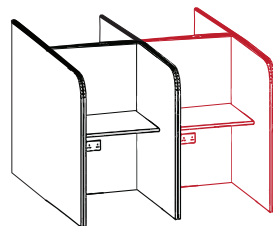

ORDER CODE	BASE TYPE	BAND 1	BAND 2	BAND 3	BAND 4
HEX-L-PF	PLASTIC FEET	£600	£670	£710	£770
HEX-L-CA	CASTORS	£620	£690	£730	£790

Hex stool low

width 650, depth 560, height 400

ORDER CODE	BASE TYPE	BAND 1	BAND 2	BAND 3	BAND 4
HEX-H-PF	PLASTIC FEET	£430	£500	£540	£580
HEX-H-CA	CASTORS	£450	£520	£560	£600

FOCUS BOOTHS

Focus booth single

width 1000, depth 1225, height 1350

ORDER CODE	BAND 1	BAND 2	BAND 3	BAND 4
FB-S	£2000	£2190	£2320	£2450

Focus booth side add on

width 1950, depth 1225, height 1350

ORDER CODE	BAND 1	BAND 2	BAND 3	BAND 4
FB-SA	£1333	£1460	£1546	£1633

Focus booth back to back

width 1000, depth 2450, height 1350

ORDER CODE	BAND 1	BAND 2	BAND 3	BAND 4
FB-BB	£3333	£3650	£3866	£4083

Focus booth back to back add on

width 1950, depth 2450, height 1350

ORDER CODE	BAND 1	BAND 2	BAND 3	BAND 4
FB-BBA	£1850	£1942	£2146	£2266