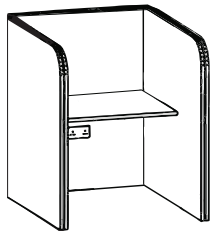

ToJ STOOLS

Circle stool

width 400, depth 400, height 460

ORDER CODE	BASE TYPE	BAND 1	BAND 2	BAND 3	BAND 4
CIRC-PG	PLASTIC GLIDES	£240	£290	£320	£360
CIRC-CA	CASTORS	£260	£310	£340	£380

Hex stool high

width 650, depth 560, height 600

ORDER CODE	BASE TYPE	BAND 1	BAND 2	BAND 3	BAND 4
HEX-L-PF	PLASTIC FEET	£600	£670	£710	£770
HEX-L-CA	CASTORS	£620	£690	£730	£790

Hex stool low

width 650, depth 560, height 400

ORDER CODE	BASE TYPE	BAND 1	BAND 2	BAND 3	BAND 4
HEX-H-PF	PLASTIC FEET	£430	£500	£540	£580
HEX-H-CA	CASTORS	£450	£520	£560	£600

FOCUS BOOTHS

Focus booth single

width 1000, depth 1225, height 1350

ORDER CODE	BAND 1	BAND 2	BAND 3	BAND 4
FB-S	£2000	£2190	£2320	£2450

Focus booth side add on

width 1950, depth 1225, height 1350

ORDER CODE	BAND 1	BAND 2	BAND 3	BAND 4
FB-SA	£1333	£1460	£1546	£1633

Focus booth back to back

width 1000, depth 2450, height 1350

ORDER CODE	BAND 1	BAND 2	BAND 3	BAND 4
FB-BB	£3333	£3650	£3866	£4083

Focus booth back to back add on

width 1950, depth 2450, height 1350

ORDER CODE	BAND 1	BAND 2	BAND 3	BAND 4
FB-BBA	£1850	£1942	£2146	£2266