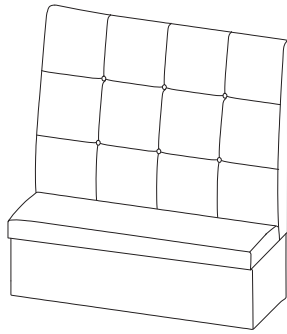

tür offen

Furniture Brochure 2024

MODULAR SEATING

Flute modular high back

width 1000, depth 730, height 1600

ORDER CODE	LENGTH	BAND 1	BAND 2	BAND 3	BAND 4
FLUTE-HB-1000	1000mm	£1600	£1650	£1700	£1750
FLUTE-HB-1400	1400mm	£1800	£1850	£1900	£1950
FLUTE-HB-1600	1600mm	£1900	£1950	£2000	£2050
FLUTE-HB-1800	1800mm	£2000	£2050	£2100	£2150

Flute modular mid back

width 1000, depth 730, height 1100

ORDER CODE	LENGTH	BAND 1	BAND 2	BAND 3	BAND 4
FLUTE-MB-1000	1000mm	£1500	£1550	£1600	£1650
FLUTE-MB-1400	1400mm	£1700	£1750	£1800	£1850
FLUTE-MB-1600	1600mm	£1800	£1850	£1900	£1950
FLUTE-MB-1800	1800mm	£1900	£1950	£2000	£2050

Flute modular low back

width 1000, depth 730, height 850

ORDER CODE	LENGTH	BAND 1	BAND 2	BAND 3	BAND 4
FLUTE-LB-1000	1000mm	£1450	£1500	£1550	£1600
FLUTE-LB-1400	1400mm	£1650	£1700	£1750	£1800
FLUTE-LB-1600	1600mm	£1750	£1800	£1850	£1900
FLUTE-LB-1800	1800mm	£1850	£1900	£1950	£2000

Button modular high back

width 1000, depth 730, height 1600

ORDER CODE	LENGTH	BAND 1	BAND 2	BAND 3	BAND 4
BUT-HB-1000	1000mm	£1750	£1800	£1850	£1900
BUT-HB-1400	1400mm	£1975	£2025	£2075	£2125
BUT-HB-1600	1600mm	£2100	£2150	£2200	£2250
BUT-HB-1800	1800mm	£2225	£2275	£2325	£2375