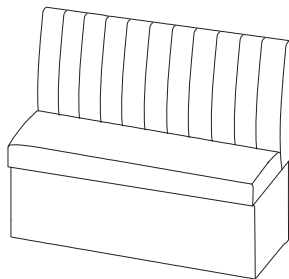

tür offen

Furniture Brochure 2024

MODULAR SEATING

Flute modular high back

width 1000, depth 730, height 1600

ORDER CODE	LENGTH	BAND 1	BAND 2	BAND 3	BAND 4
FLUTE-HB-1000	1000mm	£1600	£1650	£1700	£1750
FLUTE-HB-1400	1400mm	£1800	£1850	£1900	£1950
FLUTE-HB-1600	1600mm	£1900	£1950	£2000	£2050
FLUTE-HB-1800	1800mm	£2000	£2050	£2100	£2150

Flute modular mid back

width 1000, depth 730, height 1100

ORDER CODE	LENGTH	BAND 1	BAND 2	BAND 3	BAND 4
FLUTE-MB-1000	1000mm	£1500	£1550	£1600	£1650
FLUTE-MB-1400	1400mm	£1700	£1750	£1800	£1850
FLUTE-MB-1600	1600mm	£1800	£1850	£1900	£1950
FLUTE-MB-1800	1800mm	£1900	£1950	£2000	£2050

Flute modular low back

width 1000, depth 730, height 850

ORDER CODE	LENGTH	BAND 1	BAND 2	BAND 3	BAND 4
FLUTE-LB-1000	1000mm	£1450	£1500	£1550	£1600
FLUTE-LB-1400	1400mm	£1650	£1700	£1750	£1800
FLUTE-LB-1600	1600mm	£1750	£1800	£1850	£1900
FLUTE-LB-1800	1800mm	£1850	£1900	£1950	£2000

Button modular high back

width 1000, depth 730, height 1600

ORDER CODE	LENGTH	BAND 1	BAND 2	BAND 3	BAND 4
BUT-HB-1000	1000mm	£1750	£1800	£1850	£1900
BUT-HB-1400	1400mm	£1975	£2025	£2075	£2125
BUT-HB-1600	1600mm	£2100	£2150	£2200	£2250
BUT-HB-1800	1800mm	£2225	£2275	£2325	£2375