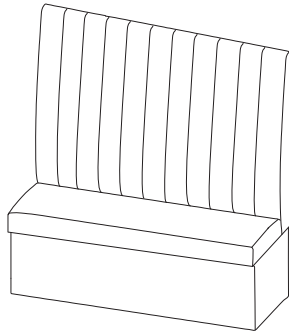

tür offen

Furniture Brochure 2024

MODULAR SEATING

Flute modular high back

width 1000, depth 730, height 1600

ORDER CODE	LENGTH	BAND 1	BAND 2	BAND 3	BAND 4
FLUTE-HB-1000	1000mm	£1600	£1650	£1700	£1750
FLUTE-HB-1400	1400mm	£1800	£1850	£1900	£1950
FLUTE-HB-1600	1600mm	£1900	£1950	£2000	£2050
FLUTE-HB-1800	1800mm	£2000	£2050	£2100	£2150

Flute modular mid back

width 1000, depth 730, height 1100

ORDER CODE	LENGTH	BAND 1	BAND 2	BAND 3	BAND 4
FLUTE-MB-1000	1000mm	£1500	£1550	£1600	£1650
FLUTE-MB-1400	1400mm	£1700	£1750	£1800	£1850
FLUTE-MB-1600	1600mm	£1800	£1850	£1900	£1950
FLUTE-MB-1800	1800mm	£1900	£1950	£2000	£2050

Flute modular low back

width 1000, depth 730, height 850

ORDER CODE	LENGTH	BAND 1	BAND 2	BAND 3	BAND 4
FLUTE-LB-1000	1000mm	£1450	£1500	£1550	£1600
FLUTE-LB-1400	1400mm	£1650	£1700	£1750	£1800
FLUTE-LB-1600	1600mm	£1750	£1800	£1850	£1900
FLUTE-LB-1800	1800mm	£1850	£1900	£1950	£2000

Button modular high back

width 1000, depth 730, height 1600

ORDER CODE	LENGTH	BAND 1	BAND 2	BAND 3	BAND 4
BUT-HB-1000	1000mm	£1750	£1800	£1850	£1900
BUT-HB-1400	1400mm	£1975	£2025	£2075	£2125
BUT-HB-1600	1600mm	£2100	£2150	£2200	£2250
BUT-HB-1800	1800mm	£2225	£2275	£2325	£2375