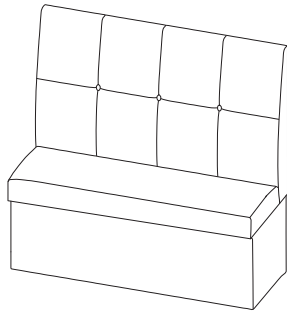

tür offen

Furniture Brochure 2024

MODULAR SEATING

Flute modular high back

width 1000, depth 730, height 1600

ORDER CODE	LENGTH	BAND 1	BAND 2	BAND 3	BAND 4
FLUTE-HB-1000	1000mm	£1600	£1650	£1700	£1750
FLUTE-HB-1400	1400mm	£1800	£1850	£1900	£1950
FLUTE-HB-1600	1600mm	£1900	£1950	£2000	£2050
FLUTE-HB-1800	1800mm	£2000	£2050	£2100	£2150

Flute modular mid back

width 1000, depth 730, height 1100

ORDER CODE	LENGTH	BAND 1	BAND 2	BAND 3	BAND 4
FLUTE-MB-1000	1000mm	£1500	£1550	£1600	£1650
FLUTE-MB-1400	1400mm	£1700	£1750	£1800	£1850
FLUTE-MB-1600	1600mm	£1800	£1850	£1900	£1950
FLUTE-MB-1800	1800mm	£1900	£1950	£2000	£2050

Flute modular low back

width 1000, depth 730, height 850

ORDER CODE	LENGTH	BAND 1	BAND 2	BAND 3	BAND 4
FLUTE-LB-1000	1000mm	£1450	£1500	£1550	£1600
FLUTE-LB-1400	1400mm	£1650	£1700	£1750	£1800
FLUTE-LB-1600	1600mm	£1750	£1800	£1850	£1900
FLUTE-LB-1800	1800mm	£1850	£1900	£1950	£2000

Button modular high back

width 1000, depth 730, height 1600

ORDER CODE	LENGTH	BAND 1	BAND 2	BAND 3	BAND 4
BUT-HB-1000	1000mm	£1750	£1800	£1850	£1900
BUT-HB-1400	1400mm	£1975	£2025	£2075	£2125
BUT-HB-1600	1600mm	£2100	£2150	£2200	£2250
BUT-HB-1800	1800mm	£2225	£2275	£2325	£2375